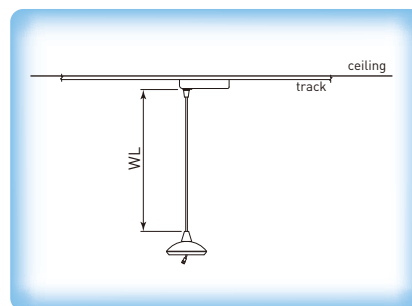

## Track 5W Pendant Module TRK-PNT280-WL

- With LD700TRK.2 LED driver
- LED light not included, to be selected (see page 63, 64) and sold separately
- Various lengths of fiber glass DC wire available

Illustration	Article Code	Model	Wire Length (WL)
		• Bright silver (NB)	
	08.184000.201	TRK-PNT280NB-WL32	320mm
	08.284000.201	TRK-PNT280NB-WL82	820mm
	08.384000.201	TRK-PNT280NB-WL132	1,320mm
		• Brushed stainless (ABN)	
	08.184000.401	TRK-PNT280ABN-WL32	320mm
	08.284000.401	TRK-PNT280ABN-WL82	820mm
	08.384000.401	TRK-PNT280ABN-WL132	1,320mm
	08.484000.401	TRK-PNT280ABN-WL182	1,820mm